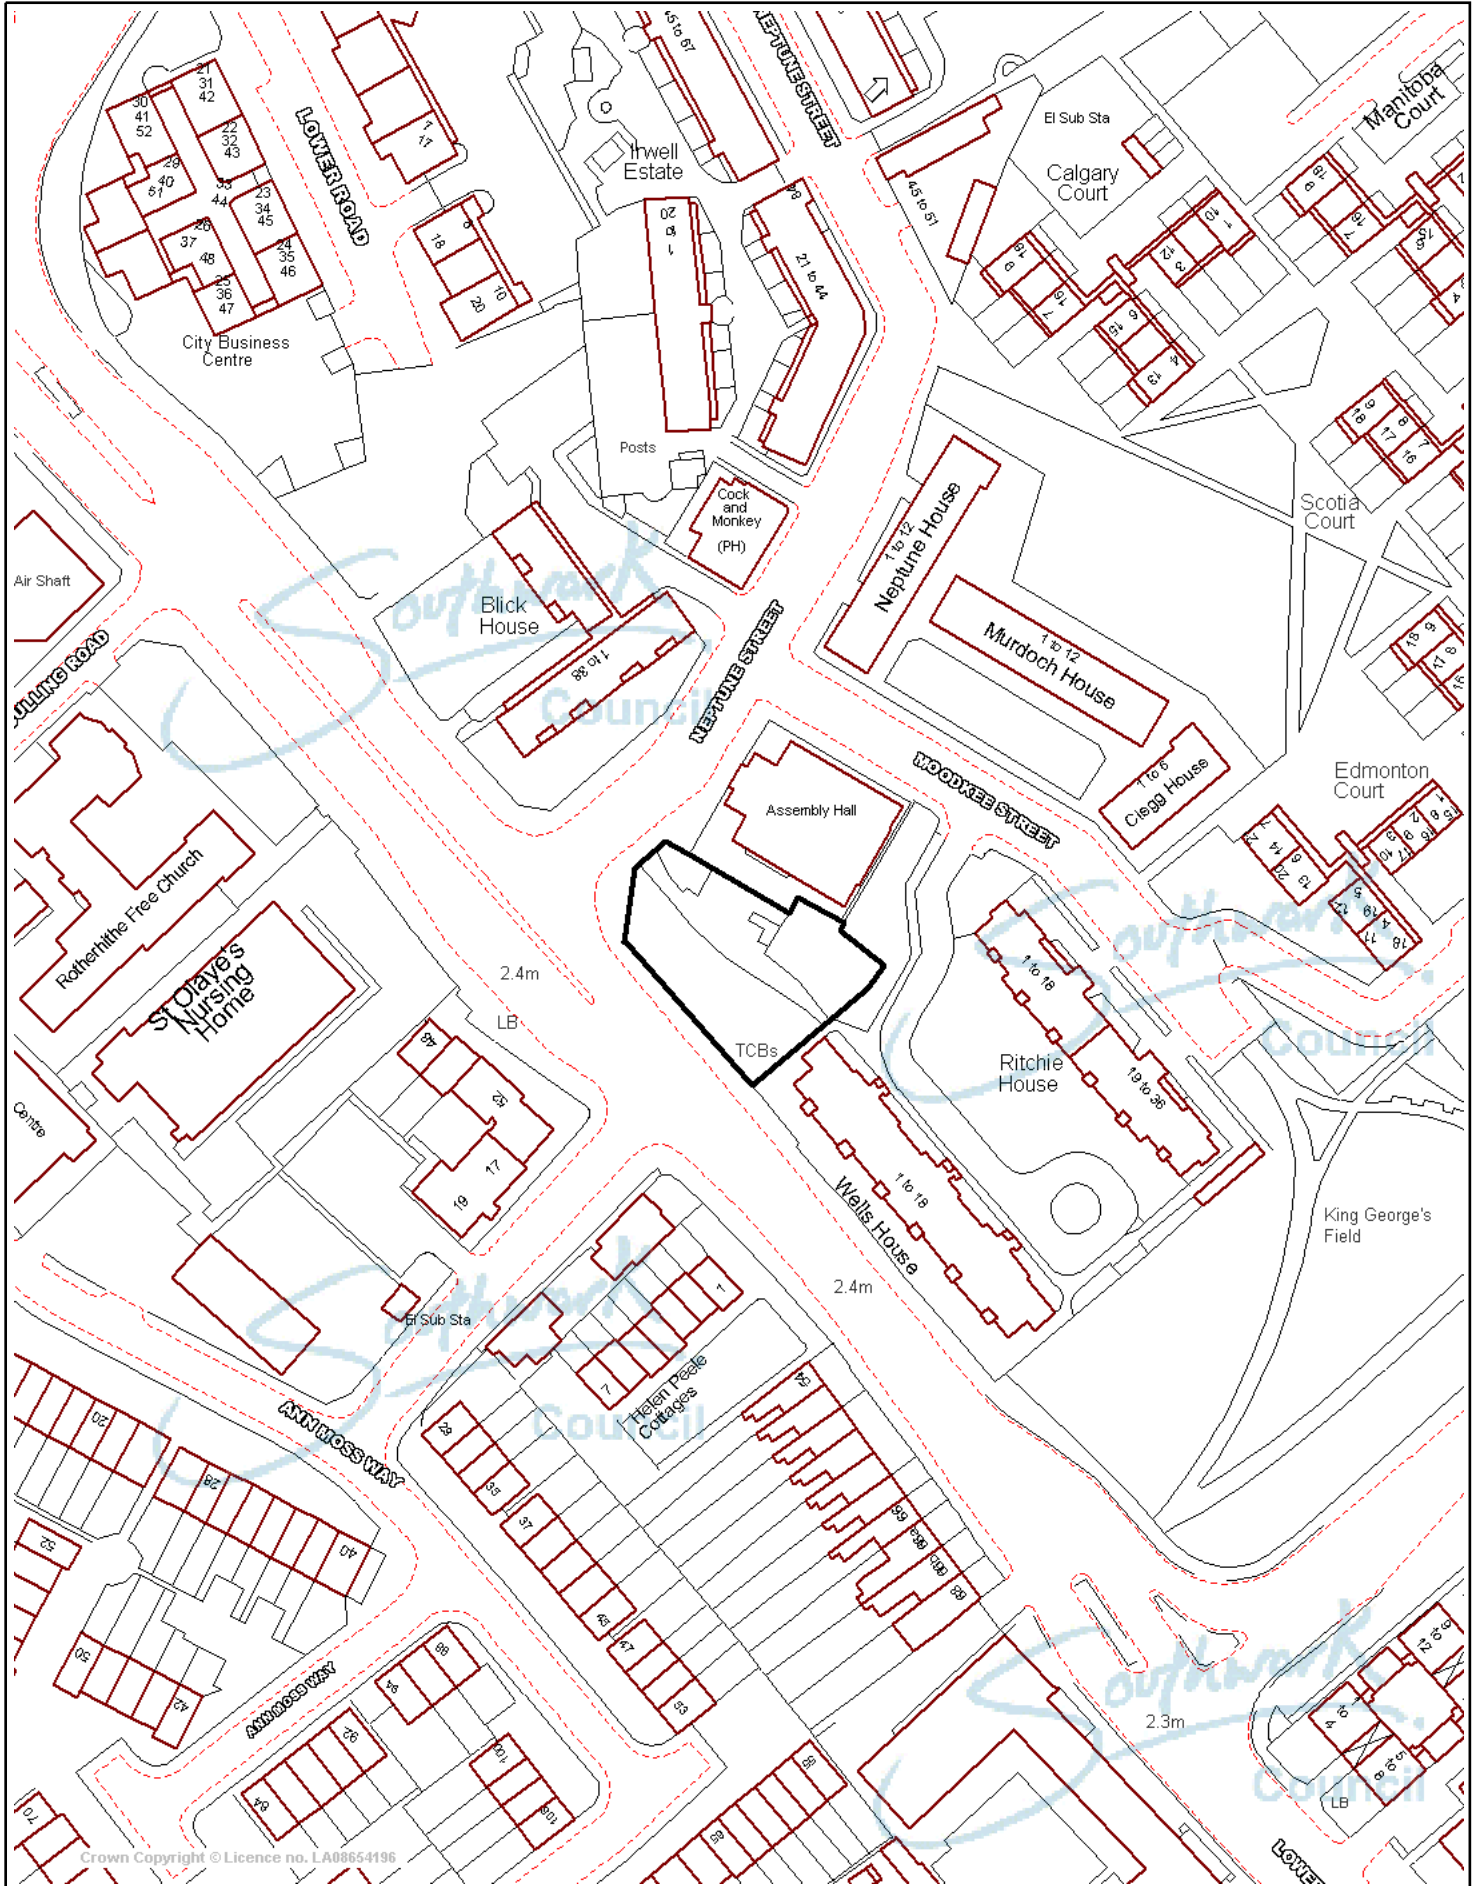

Neptune Street Park

Crown Copyright © Licence no. LA08654196

© Crown Copyright. All rights reserved.
 London Borough of Southwark.
 OS Licence LA08654196. 2003.

CS
 Scale 1/1250
 Date 18/11/2004

Southwark
 Council